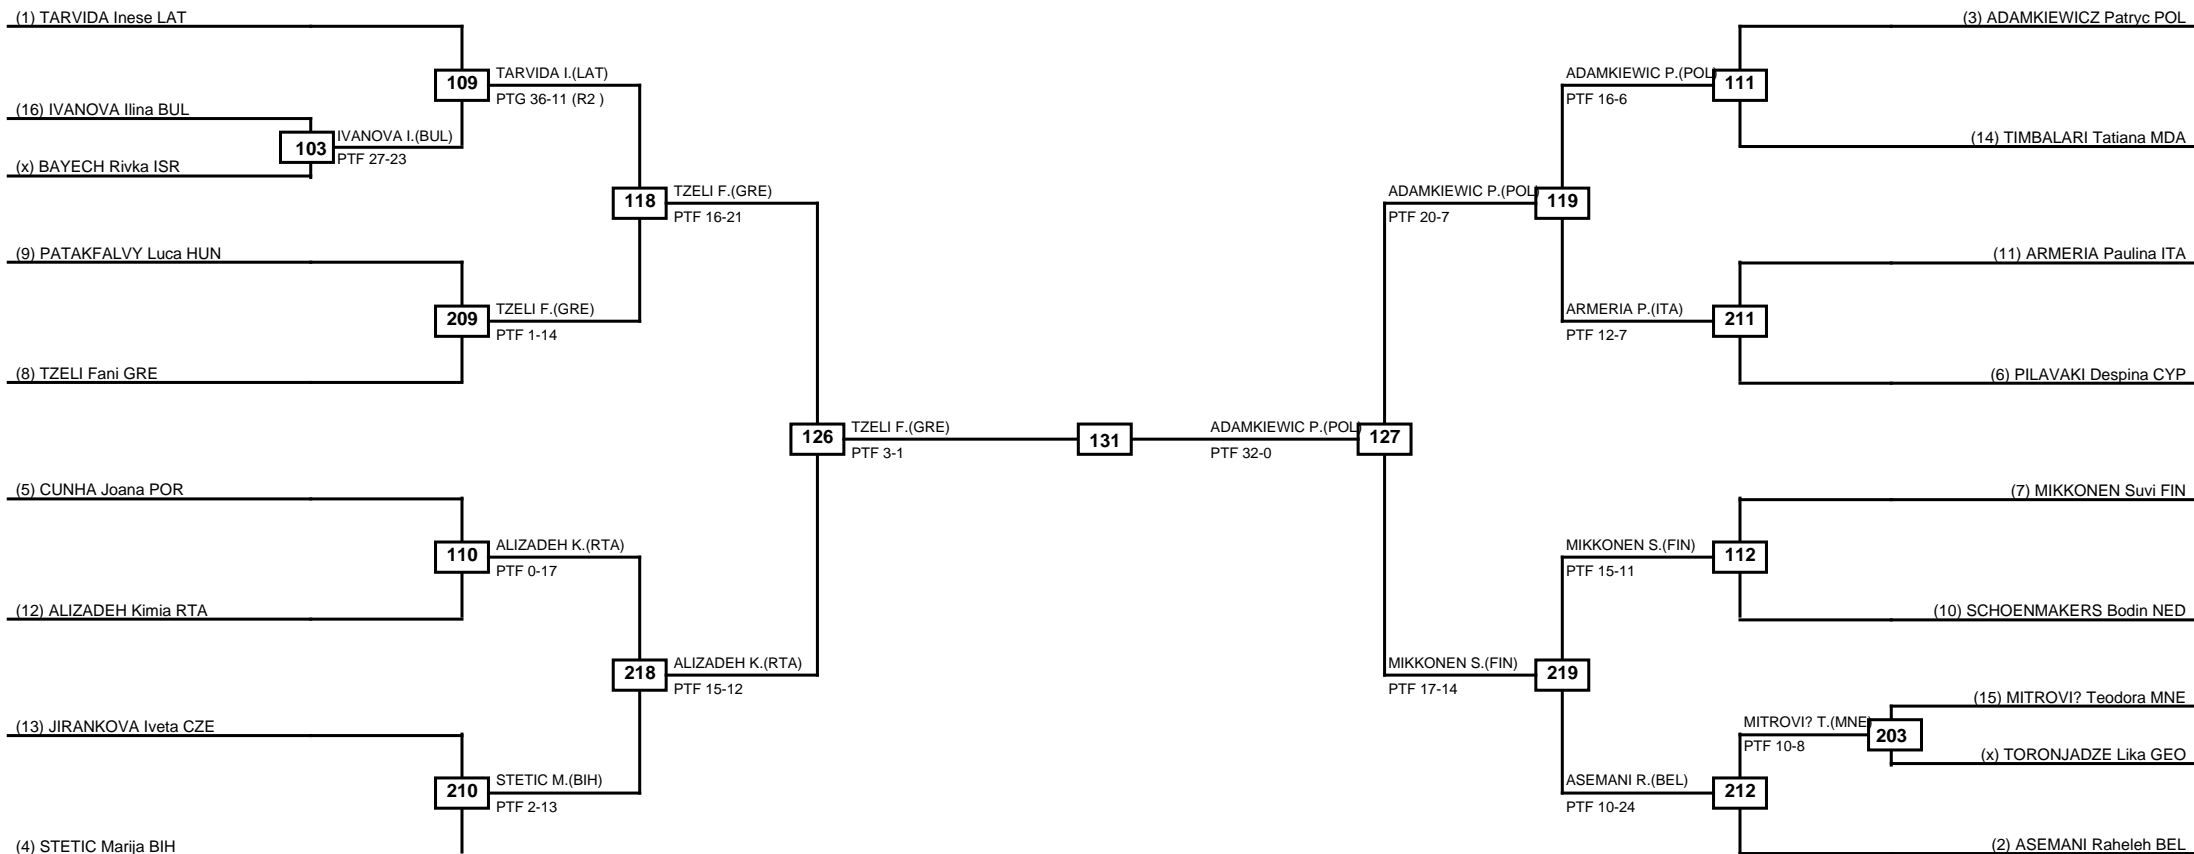

Round of 32   Round of 16   Quarterfinals   Semifinals   Final   Semifinals   Quarterfinals   Round of 16   Round of 32

Classification

LEGEND RSC: Win by Referee stops contest   PTF: Win by Point gap   SUP: Win by Superiority   DSQ: Win by Disqualification   DQB: Win by Disqualification for Unsportsmanlike behavior   DWR: Win by double Withdrawal   R: Round  
(x)Seed   PFT: Win by Final score   GDP: Win by Golden points   WDR: Win by Withdrawal   PUN: Win by Punitive declaration   DDB: Double disqualification for Unsportsmanlike behavior   DDQ: Double Disqualification

Round of 16    Quarterfinals    Semifinals    Final    Semifinals    Quarterfinals    Round of 16

Classification

LEGEND RSC: Win by Referee stops contest    PTG: Win by Point gap    SUP: Win by Superiority    DSQ: Win by Disqualification    DQB: Win by Disqualification for Unsportsmanlike behavior    DWR: Win by double Withdrawal    R: Round  
(x)Seed    PFT: Win by Final score    GDP: Win by Golden points    WDR: Win by Withdrawal    PUN: Win by Punitive declaration    DDB: Double disqualification for Unsportsmanlike behavior    DDQ: Double Disqualification

Round of 32   Round of 16   Quarterfinals   Semifinals   Final   Semifinals   Quarterfinals   Round of 16   Round of 32

Classification

LEGEND RSC: Win by Referee stops contest   PTG: Win by Point gap   SUP: Win by Superiority   DSQ: Win by Disqualification   DQB: Win by Disqualification for Unsportsmanlike behavior   DWR: Win by double Withdrawal   R: Round  
(x)Seed   PFT: Win by Final score   GDP: Win by Golden points   WDR: Win by Withdrawal   PUN: Win by Punitive declaration   DDB: Double disqualification for Unsportsmanlike behavior   DDQ: Double Disqualification