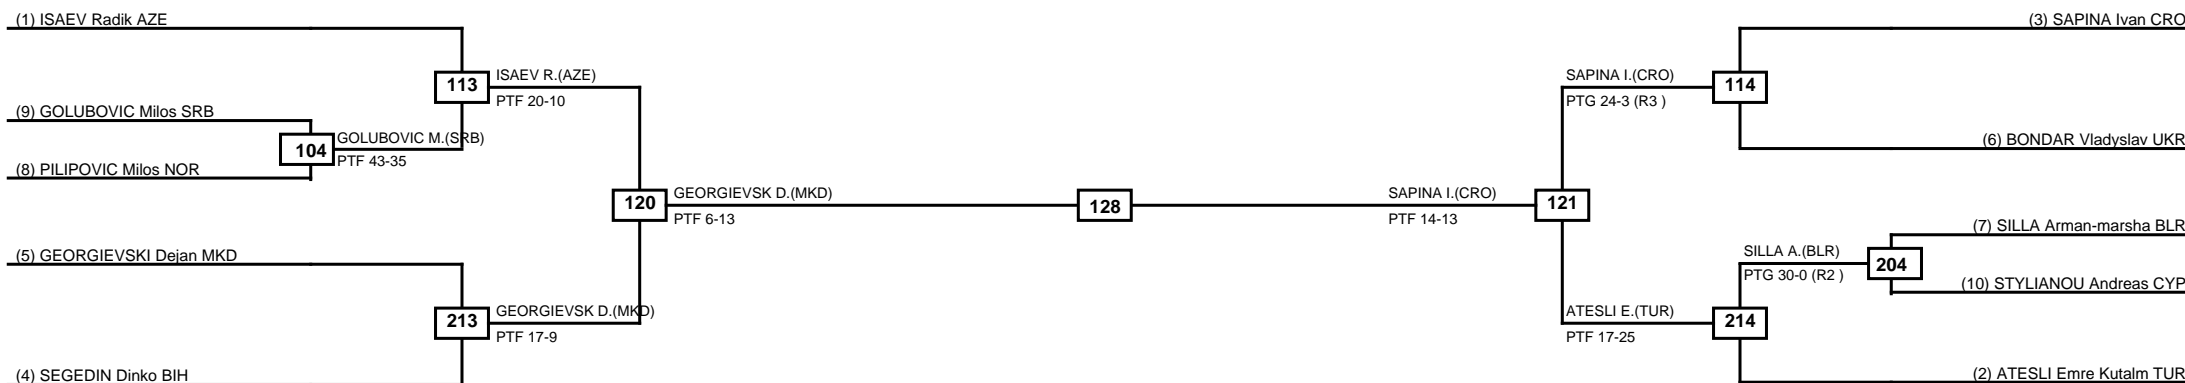

Round of 32   Round of 16   Quarterfinals   Semifinals   Final   Semifinals   Quarterfinals   Round of 16   Round of 32

Classification

LEGEND RSC: Win by Referee stops contest   PTF: Win by Point gap   SUP: Win by Superiority   DSQ: Win by Disqualification   DQB: Win by Disqualification for Unsportsmanlike behavior   DWR: Win by double Withdrawal   R: Round  
(x)Seed   PFT: Win by Final score   GDP: Win by Golden points   WDR: Win by Withdrawal   PUN: Win by Punitive declaration   DDB: Double disqualification for Unsportsmanlike behavior   DDQ: Double Disqualification

Round of 16    Quarterfinals    Semifinals    Final    Semifinals    Quarterfinals    Round of 16

Classification

LEGEND RSC: Win by Referee stops contest    PTG: Win by Point gap    SUP: Win by Superiority    DSQ: Win by Disqualification    DQB: Win by Disqualification for Unsportsmanlike behavior    DWR: Win by double Withdrawal    R: Round  
(x)Seed    PFT: Win by Final score    GDP: Win by Golden points    WDR: Win by Withdrawal    PUN: Win by Punitive declaration    DDB: Double disqualification for Unsportsmanlike behavior    DDQ: Double Disqualification

Round of 32   Round of 16   Quarterfinals   Semifinals   Final   Semifinals   Quarterfinals   Round of 16   Round of 32

Classification

LEGEND RSC: Win by Referee stops contest   PTG: Win by Point gap   SUP: Win by Superiority   DSQ: Win by Disqualification   DQB: Win by Disqualification for Unsportsmanlike behavior   DWR: Win by double Withdrawal   R: Round  
(x)Seed   PFT: Win by Final score   GDP: Win by Golden points   WDR: Win by Withdrawal   PUN: Win by Punitive declaration   DDB: Double disqualification for Unsportsmanlike behavior   DDQ: Double Disqualification