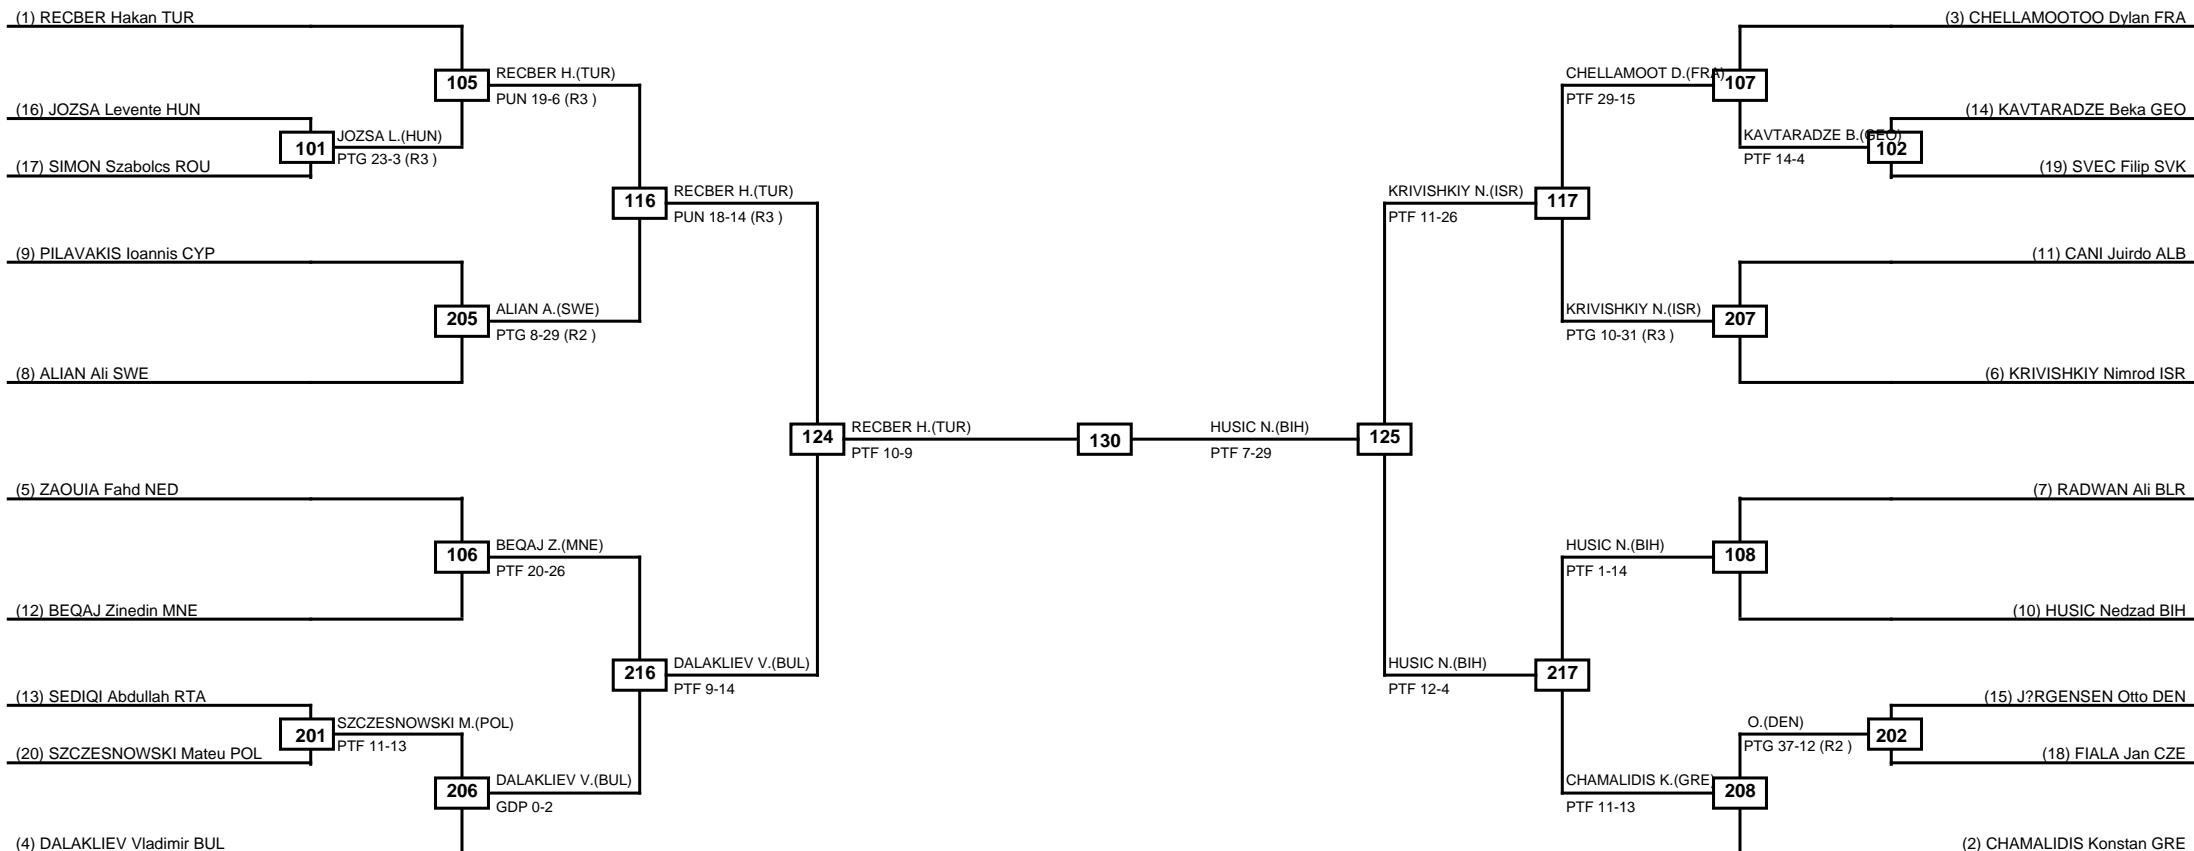

Round of 32   Round of 16   Quarterfinals   Semifinals   Final   Semifinals   Quarterfinals   Round of 16   Round of 32

Classification

LEGEND RSC: Win by Referee stops contest   PTF: Win by Point gap   SUP: Win by Superiority   DSQ: Win by Disqualification   DQB: Win by Disqualification for Unsportsmanlike behavior   DWR: Win by double Withdrawal   R: Round  
(x)Seed   PFT: Win by Final score   GDP: Win by Golden points   WDR: Win by Withdrawal   PUN: Win by Punitive declaration   DDB: Double disqualification for Unsportsmanlike behavior   DDQ: Double Disqualification

Round of 16    Quarterfinals    Semifinals    Final    Semifinals    Quarterfinals    Round of 16

Classification

LEGEND RSC: Win by Referee stops contest    PTG: Win by Point gap    SUP: Win by Superiority    DSQ: Win by Disqualification    DQB: Win by Disqualification for Unsportsmanlike behavior    DWR: Win by double Withdrawal    R: Round  
(x)Seed    PFT: Win by Final score    GDP: Win by Golden points    WDR: Win by Withdrawal    PUN: Win by Punitive declaration    DDB: Double disqualification for Unsportsmanlike behavior    DDQ: Double Disqualification

Round of 32   Round of 16   Quarterfinals   Semifinals   Final   Semifinals   Quarterfinals   Round of 16   Round of 32

Classification

LEGEND RSC: Win by Referee stops contest   PTG: Win by Point gap   SUP: Win by Superiority   DSQ: Win by Disqualification   DQB: Win by Disqualification for Unsportsmanlike behavior   DWR: Win by double Withdrawal   R: Round  
(x)Seed   PFT: Win by Final score   GDP: Win by Golden points   WDR: Win by Withdrawal   PUN: Win by Punitive declaration   DDB: Double disqualification for Unsportsmanlike behavior   DDQ: Double Disqualification