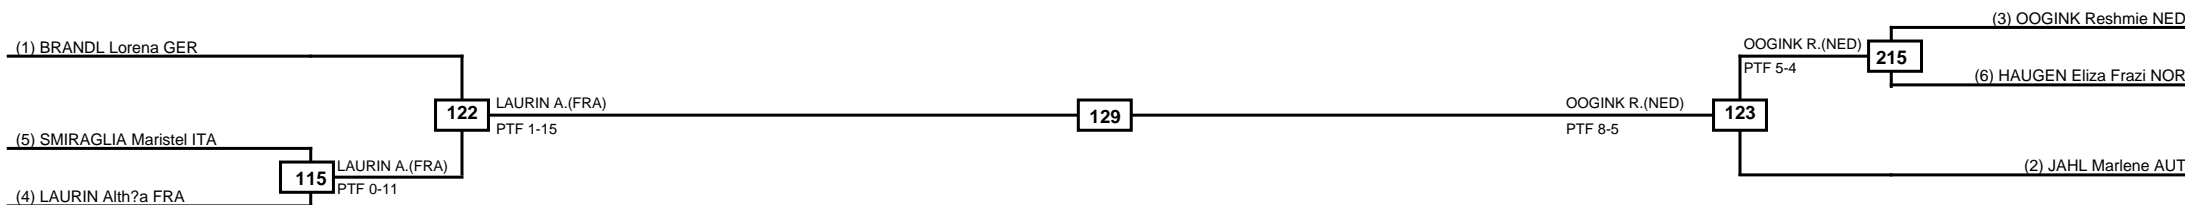

Round of 32   Round of 16   Quarterfinals   Semifinals   Final   Semifinals   Quarterfinals   Round of 16   Round of 32

Classification

LEGEND RSC: Win by Referee stops contest   PTG: Win by Point gap   SUP: Win by Superiority   DSQ: Win by Disqualification   DQB: Win by Disqualification for Unsportsmanlike behavior   DWR: Win by double Withdrawal   R: Round  
(x)Seed   PFT: Win by Final score   GDP: Win by Golden points   WDR: Win by Withdrawal   PUN: Win by Punitive declaration   DDB: Double disqualification for Unsportsmanlike behavior   DDQ: Double Disqualification

Quarterfinals Semifinals

Final

Semifinals

Quarterfinals

Classification

LEGEND RSC: Win by Referee stops contest PTG: Win by Point gap SUP: Win by Superiority DSQ: Win by Disqualification DQB: Win by Disqualification for Unsportsmanlike behavior DWR: Win by double Withdrawal R: Round  
 (x)Seed PFT: Win by Final score GDP: Win by Golden points WDR: Win by Withdrawal PUN: Win by Punitive declaration DDB: Double disqualification for Unsportsmanlike behavior DDQ: Double Disqualification