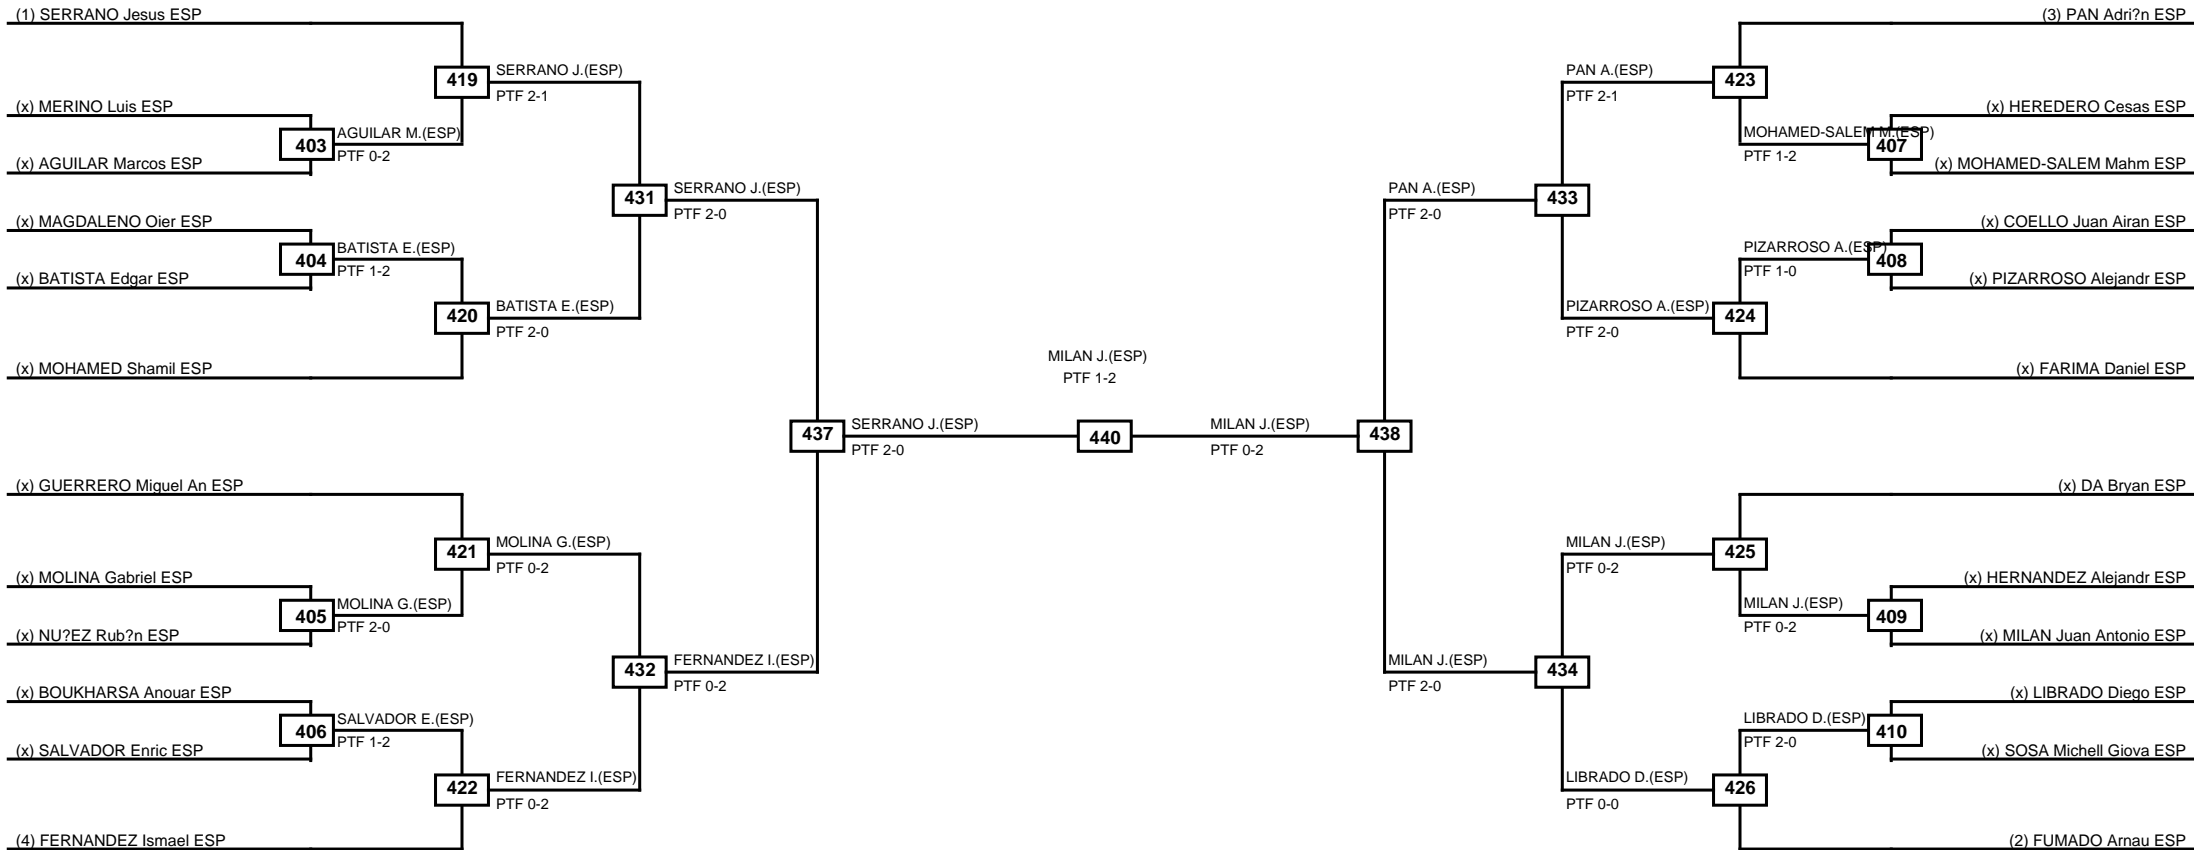

Round of 16 Quarterfinals Semifinals

Final

Semifinals

Quarterfinals

Round of 16

Classification
1 MARTINEZ GARCIA Raul ESP
2 TROITIÑO AMOEDO Sergio ESP
3 CORREDOR Raul ESP
3 GARCIA ORTIZ Ruben ESP

LEGEND RSC: Win by Referee stops contest PTG: Win by Point gap SUP: Win by Superiority DSQ: Win by Disqualification DQB: Win by Disqualification for Unsportsmanlike behavior DWR: Win by double Withdrawal R: Round
 (x)Seed PFT: Win by Final score GDP: Win by Golden points WDR: Win by Withdrawal PUN: Win by Punitive declaration DDB: Double disqualification for Unsportsmanlike behavior DDQ: Double Disqualification

Round of 32 Round of 16 Quarterfinals Semifinals Final Semifinals Quarterfinals Round of 16 Round of 32

Classification
1 MILAN Juan Antonio ESP
2 SERRANO Jesus ESP
3 PAN Adrián ESP
3 FERNANDEZ Ismael ESP

LEGEND RSC: Win by Referee stops contest PTF: Win by Point gap SUP: Win by Superiority DSQ: Win by Disqualification DQB: Win by Disqualification for Unsportsmanlike behavior DWR: Win by double Withdrawal R: Round
(x)Seed PFT: Win by Final score GDP: Win by Golden points WDR: Win by Withdrawal PUN: Win by Punitive declaration DDB: Double disqualification for Unsportsmanlike behavior DDQ: Double Disqualification