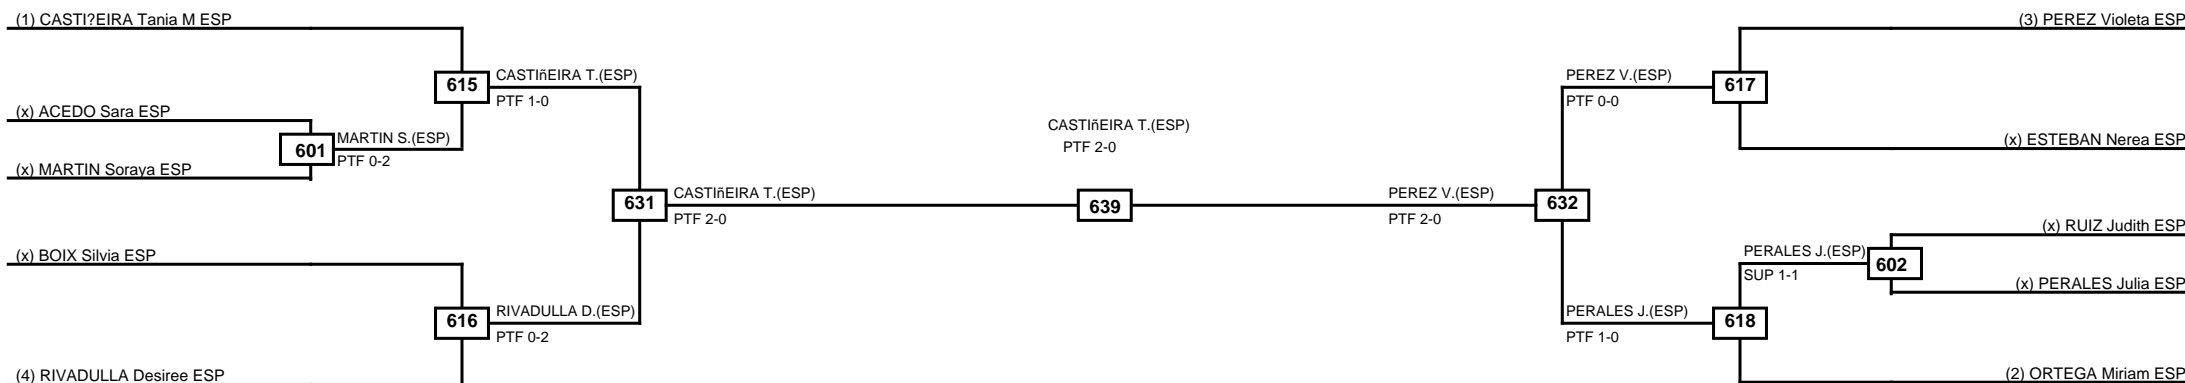

Round of 32 Round of 16 Quarterfinals Semifinals Final Semifinals Quarterfinals Round of 16 Round of 32

Classification
1 GARCIA Sofia ESP
2 JIM?NEZ MONTERO Ana ESP
3 CORTEGOSO Sara ESP
3 LOPEZ IZQUIERDO Ana ESP

LEGEND RSC: Win by Referee stops contest PTF: Win by Point gap SUP: Win by Superiority DSQ: Win by Disqualification DQB: Win by Disqualification for Unsportsmanlike behavior DWR: Win by double Withdrawal R: Round
(x)Seed PFT: Win by Final score GDP: Win by Golden points WDR: Win by Withdrawal PUN: Win by Punitive declaration DDB: Double disqualification for Unsportsmanlike behavior DDQ: Double Disqualification

Round of 16 Quarterfinals Semifinals

Final

Semifinals

Quarterfinals Round of 16

Classification	
1	CASTIÑEIRA ETCHEVERRÍA Tania Maria ESP
2	PEREZ MANZANO Violeta ESP
3	PERALES CHACÓN Julia ESP
3	RIVADULLA LORENZO Desiree ESP