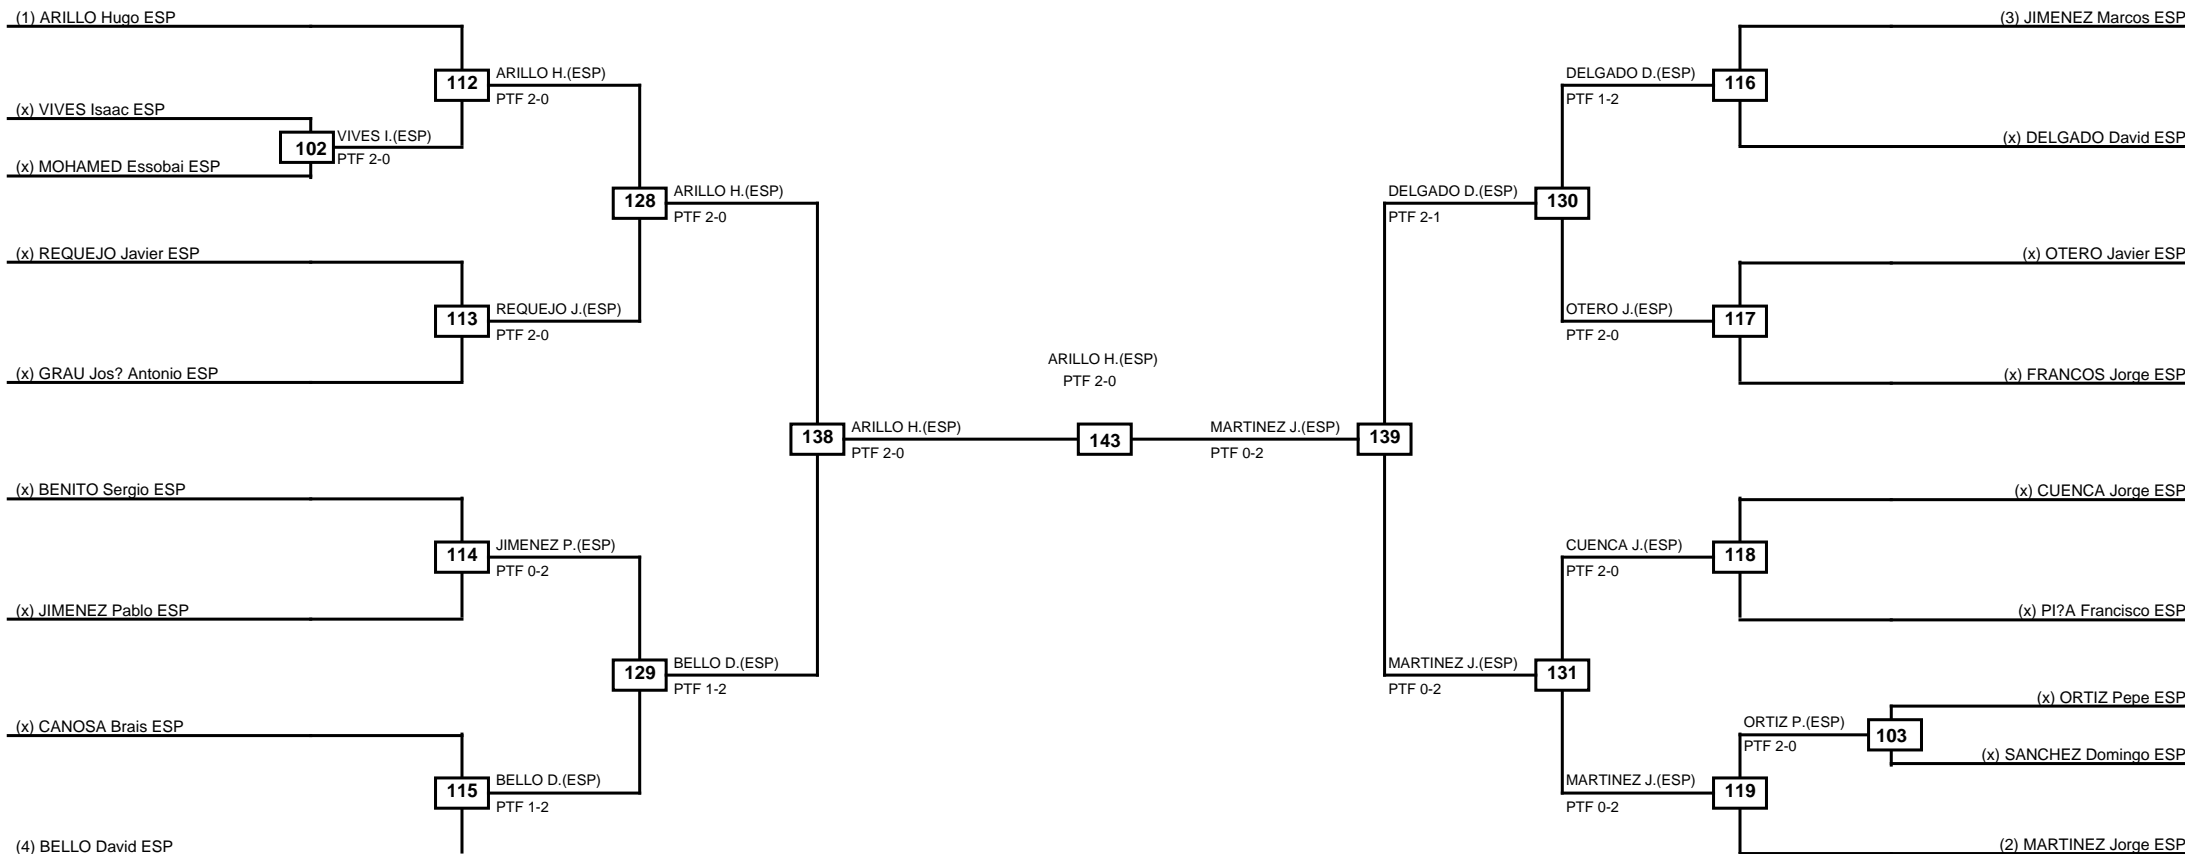

Round of 32   Round of 16   Quarterfinals   Semifinals   Final   Semifinals   Quarterfinals   Round of 16   Round of 32

Classification
1 ARILLO VÁZQUEZ Hugo ESP
2 MARTINEZ Jorge ESP
3 BELLO David ESP
3 DELGADO HERNANDEZ David ESP

LEGEND RSC: Win by Referee stops contest   PTF: Win by Point gap   SUP: Win by Superiority   DSQ: Win by Disqualification   DQB: Win by Disqualification for Unsportsmanlike behavior   DWR: Win by double Withdrawal   R: Round
(x)Seed   PFT: Win by Final score   GDP: Win by Golden points   WDR: Win by Withdrawal   PUN: Win by Punitive declaration   DDB: Double disqualification for Unsportsmanlike behavior   DDQ: Double Disqualification