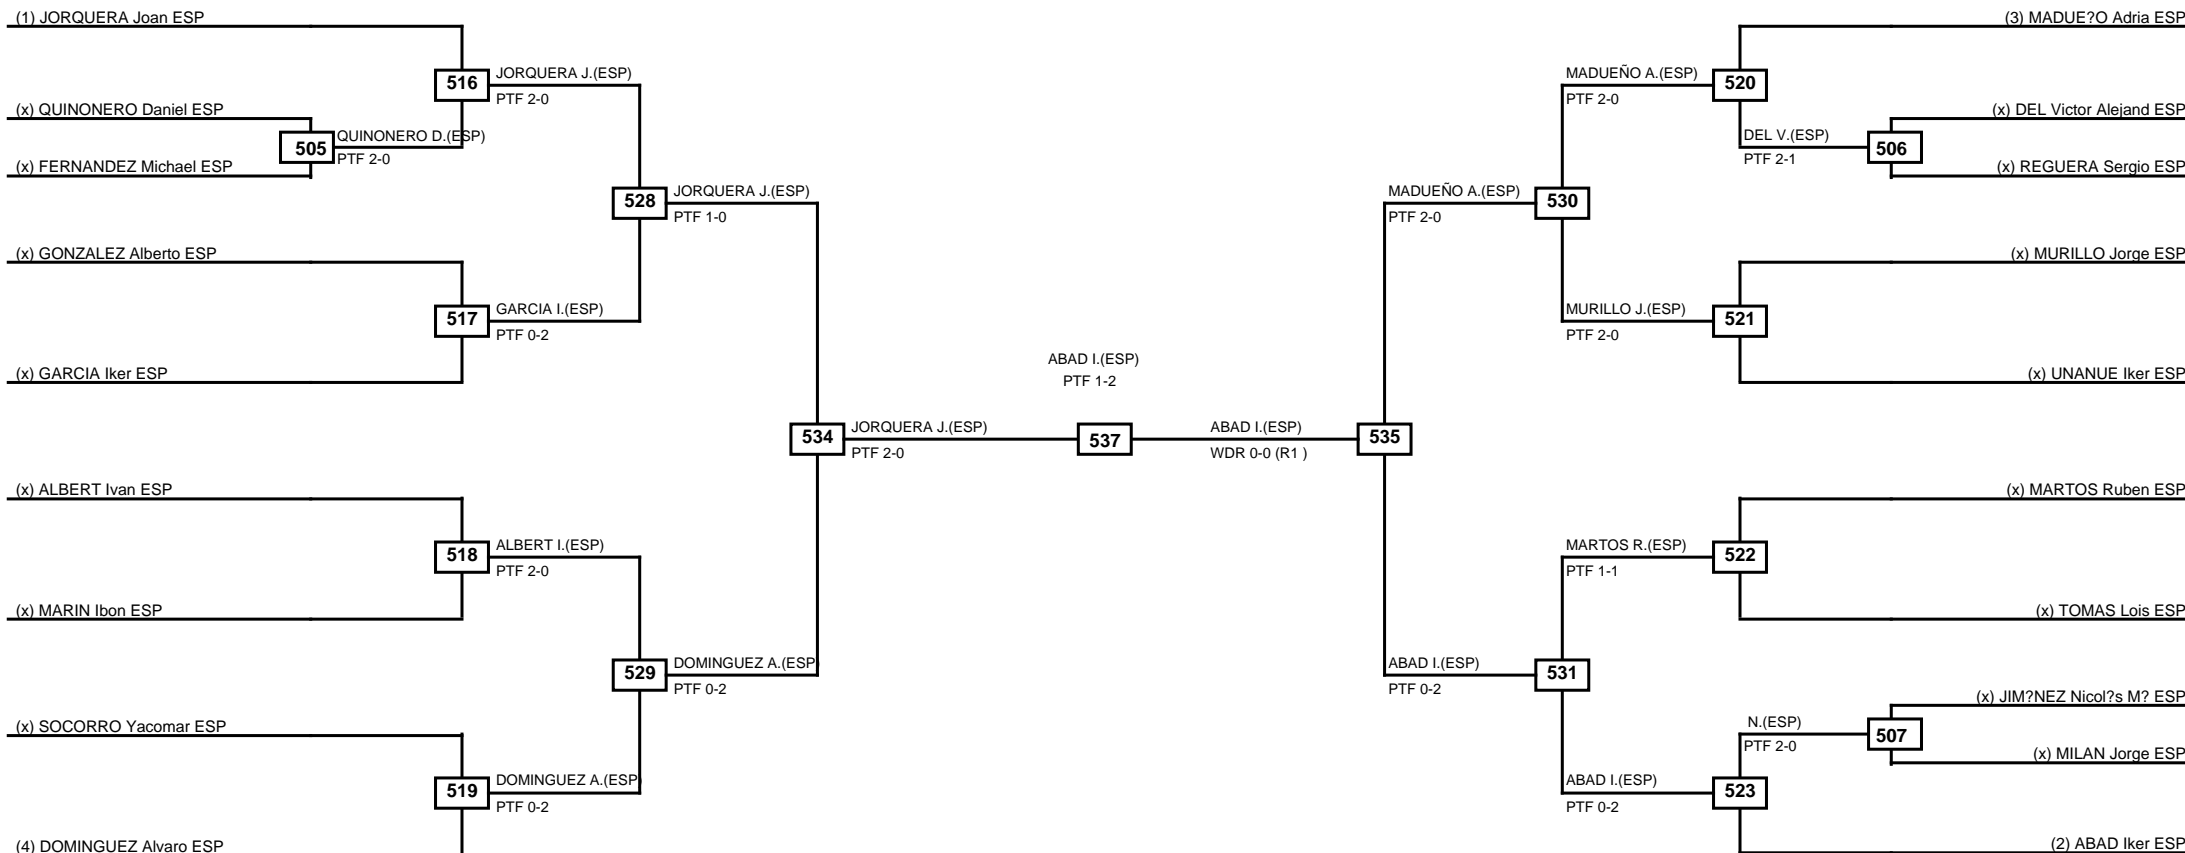

Round of 32   Round of 16   Quarterfinals   Semifinals   Final   Semifinals   Quarterfinals   Round of 16   Round of 32

Classification
1 ABAD EXPOSITO Iker ESP
2 JORQUERA CALA Joan ESP
3 MADUEÑO GARCIA Adria ESP
3 DOMINGUEZ Alvaro ESP

LEGEND RSC: Win by Referee stops contest   PTF: Win by Point gap   SUP: Win by Superiority   DSQ: Win by Disqualification   DQB: Win by Disqualification for Unsportsmanlike behavior   DWR: Win by double Withdrawal   R: Round
(x)Seed   PFT: Win by Final score   GDP: Win by Golden points   WDR: Win by Withdrawal   PUN: Win by Punitive declaration   DDB: Double disqualification for Unsportsmanlike behavior   DDQ: Double Disqualification