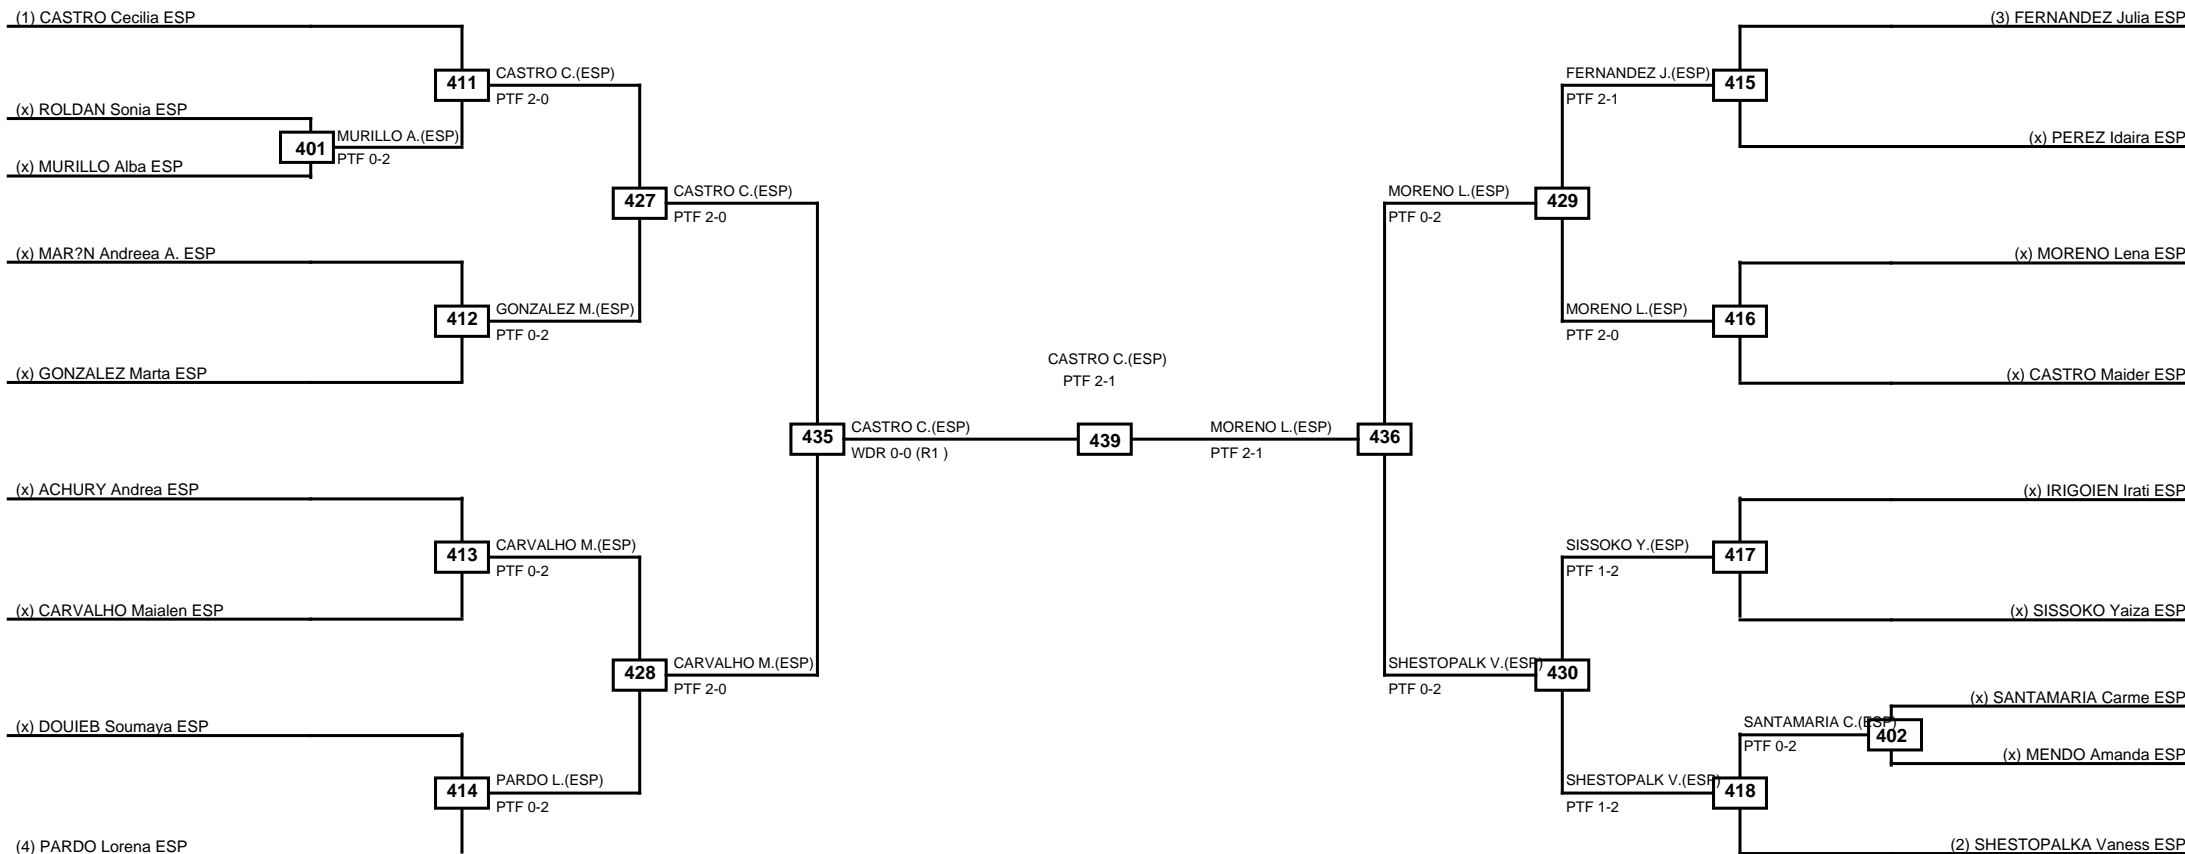

Round of 16 Quarterfinals Semifinals

Final

Semifinals

Quarterfinals Round of 16

Classification
1 GARCIA SUAREZ Helena ESP
2 ZANONI PIAGET Carlota ESP
3 MORAN ROMERO Belen ESP
3 TATAY Palmira ESP

LEGEND RSC: Win by Referee stops contest PTF: Win by Point gap SUP: Win by Superiority DSQ: Win by Disqualification DQB: Win by Disqualification for Unsportsmanlike behavior DWR: Win by double Withdrawal R: Round
(x)Seed PFT: Win by Final score GDP: Win by Golden points WDR: Win by Withdrawal PUN: Win by Punitive declaration DDB: Double disqualification for Unsportsmanlike behavior DDQ: Double Disqualification

Round of 32 Round of 16 Quarterfinals Semifinals Final Semifinals Quarterfinals Round of 16 Round of 32

Classification
1 CASTRO BURGOS Cecilia ESP
2 MORENO REYES Lena ESP
3 CARVALHO MaiaIen ESP
3 SHESTOPALKA Vanessa ESP