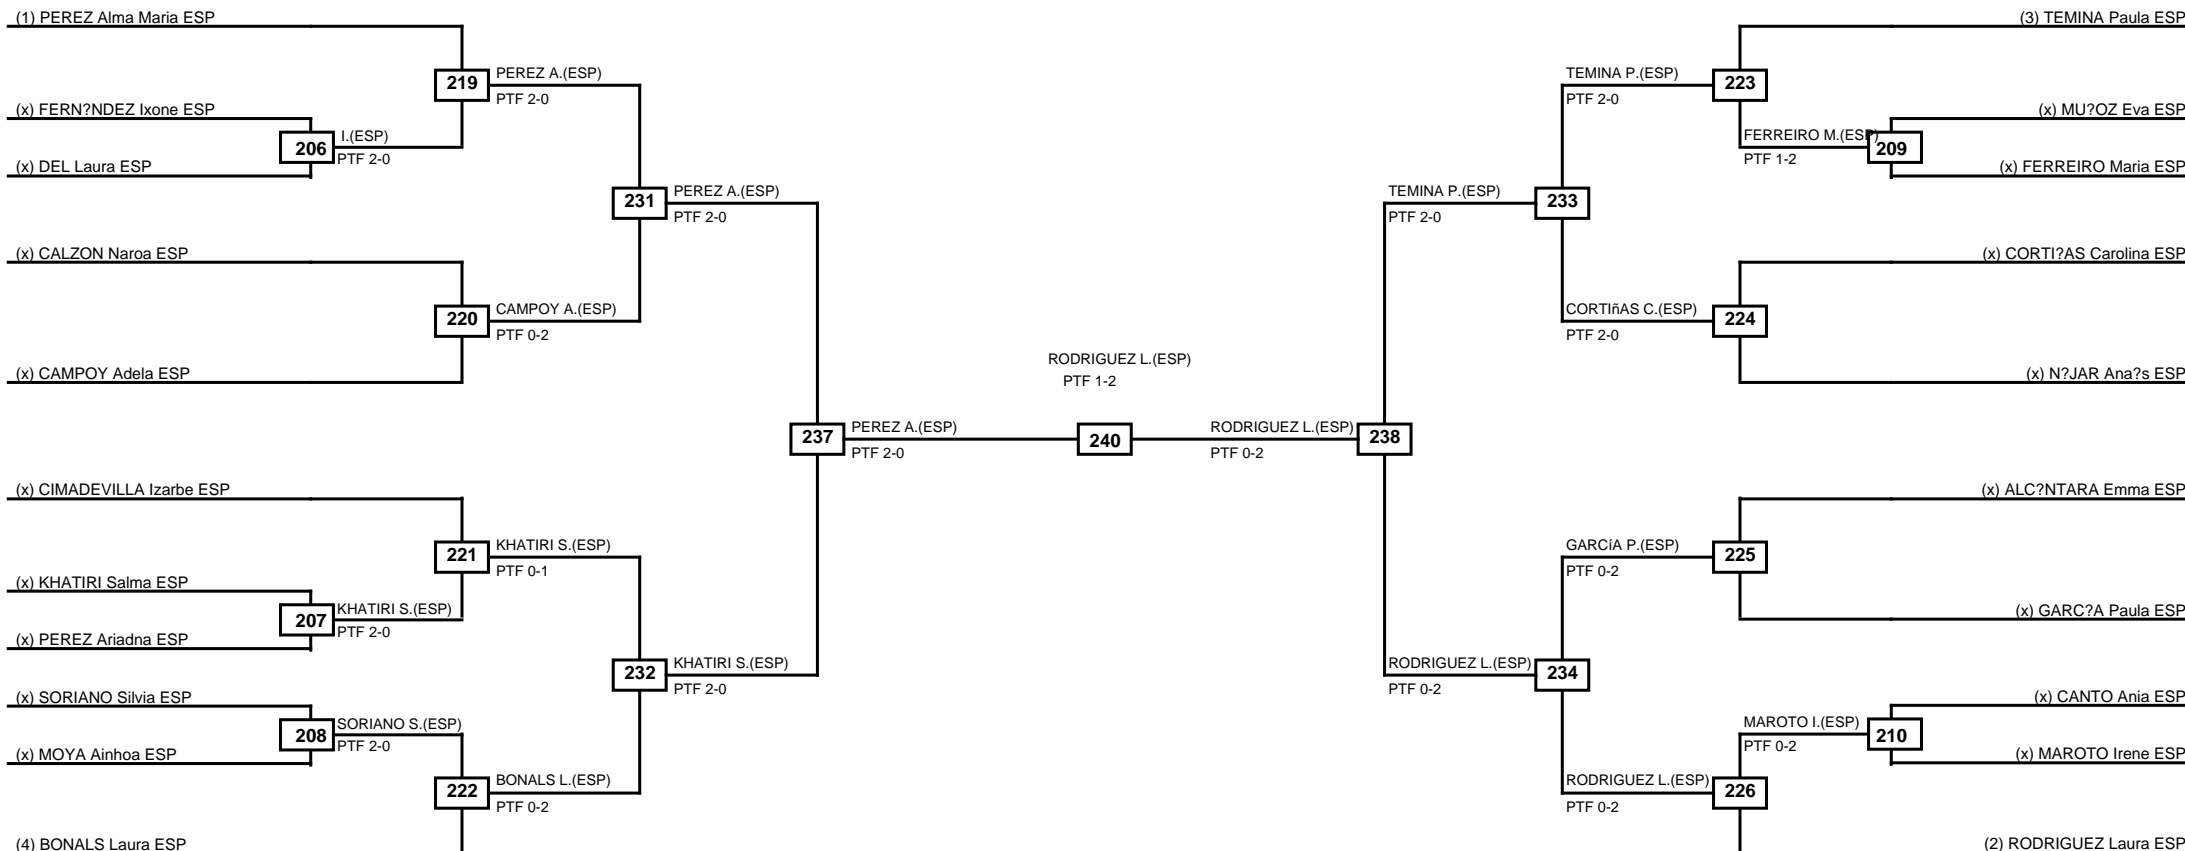

Round of 32   Round of 16   Quarterfinals   Semifinals   Final   Semifinals   Quarterfinals   Round of 16   Round of 32

Classification
1 RODRIGUEZ MARQUINA Laura ESP
2 PEREZ Alma Maria ESP
3 TEMINA Paula ESP
3 KHATIRI Salma ESP

LEGEND RSC: Win by Referee stops contest   PTF: Win by Point gap   SUP: Win by Superiority   DSQ: Win by Disqualification   DQB: Win by Disqualification for Unsportsmanlike behavior   DWR: Win by double Withdrawal   R: Round
(x)Seed   PFT: Win by Final score   GDP: Win by Golden points   WDR: Win by Withdrawal   PUN: Win by Punitive declaration   DDB: Double disqualification for Unsportsmanlike behavior   DDQ: Double Disqualification