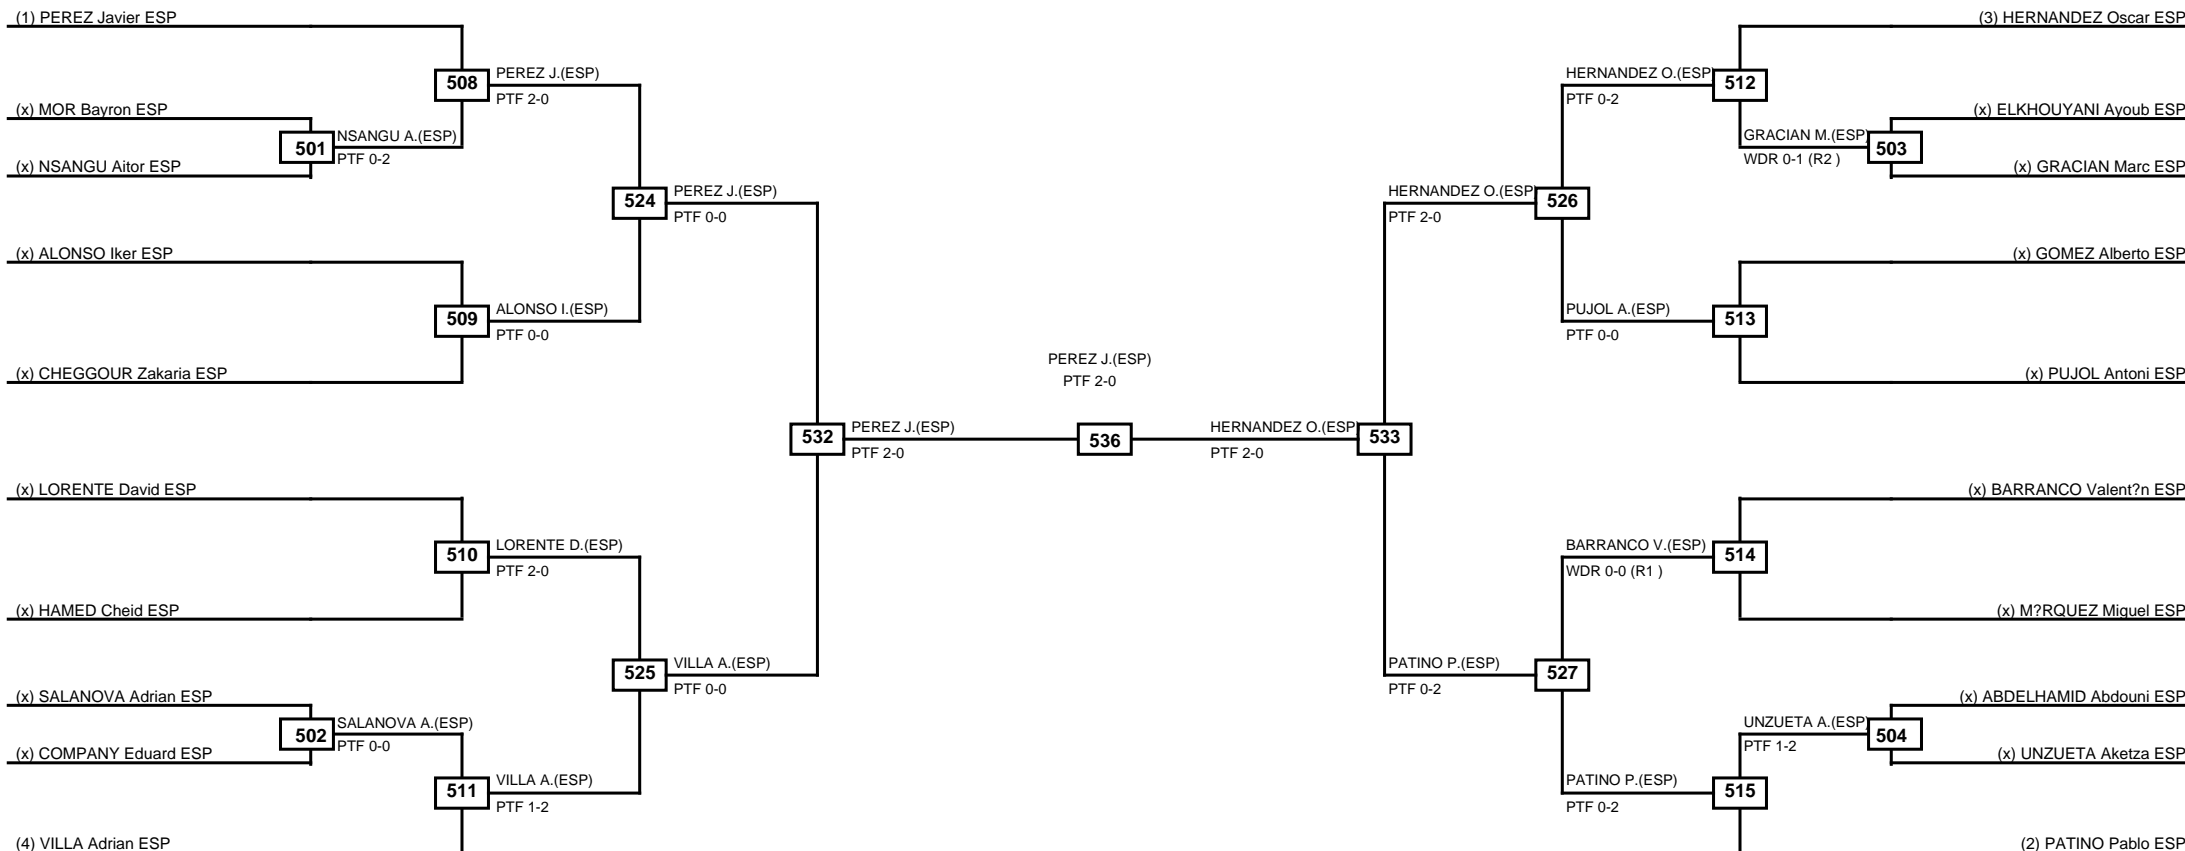

Round of 32   Round of 16   Quarterfinals   Semifinals   Final   Semifinals   Quarterfinals   Round of 16   Round of 32

Classification
1 PEREZ POLO Javier ESP
2 HERNANDEZ PEREZ Oscar ESP
3 PATINO Pablo ESP
3 VILLA AGUILAR Adrian ESP

LEGEND RSC: Win by Referee stops contest   PTF: Win by Point gap   SUP: Win by Superiority   DSQ: Win by Disqualification   DQB: Win by Disqualification for Unsportsmanlike behavior   DWR: Win by double Withdrawal   R: Round
(x)Seed   PFT: Win by Final score   GDP: Win by Golden points   WDR: Win by Withdrawal   PUN: Win by Punitive declaration   DDB: Double disqualification for Unsportsmanlike behavior   DDQ: Double Disqualification