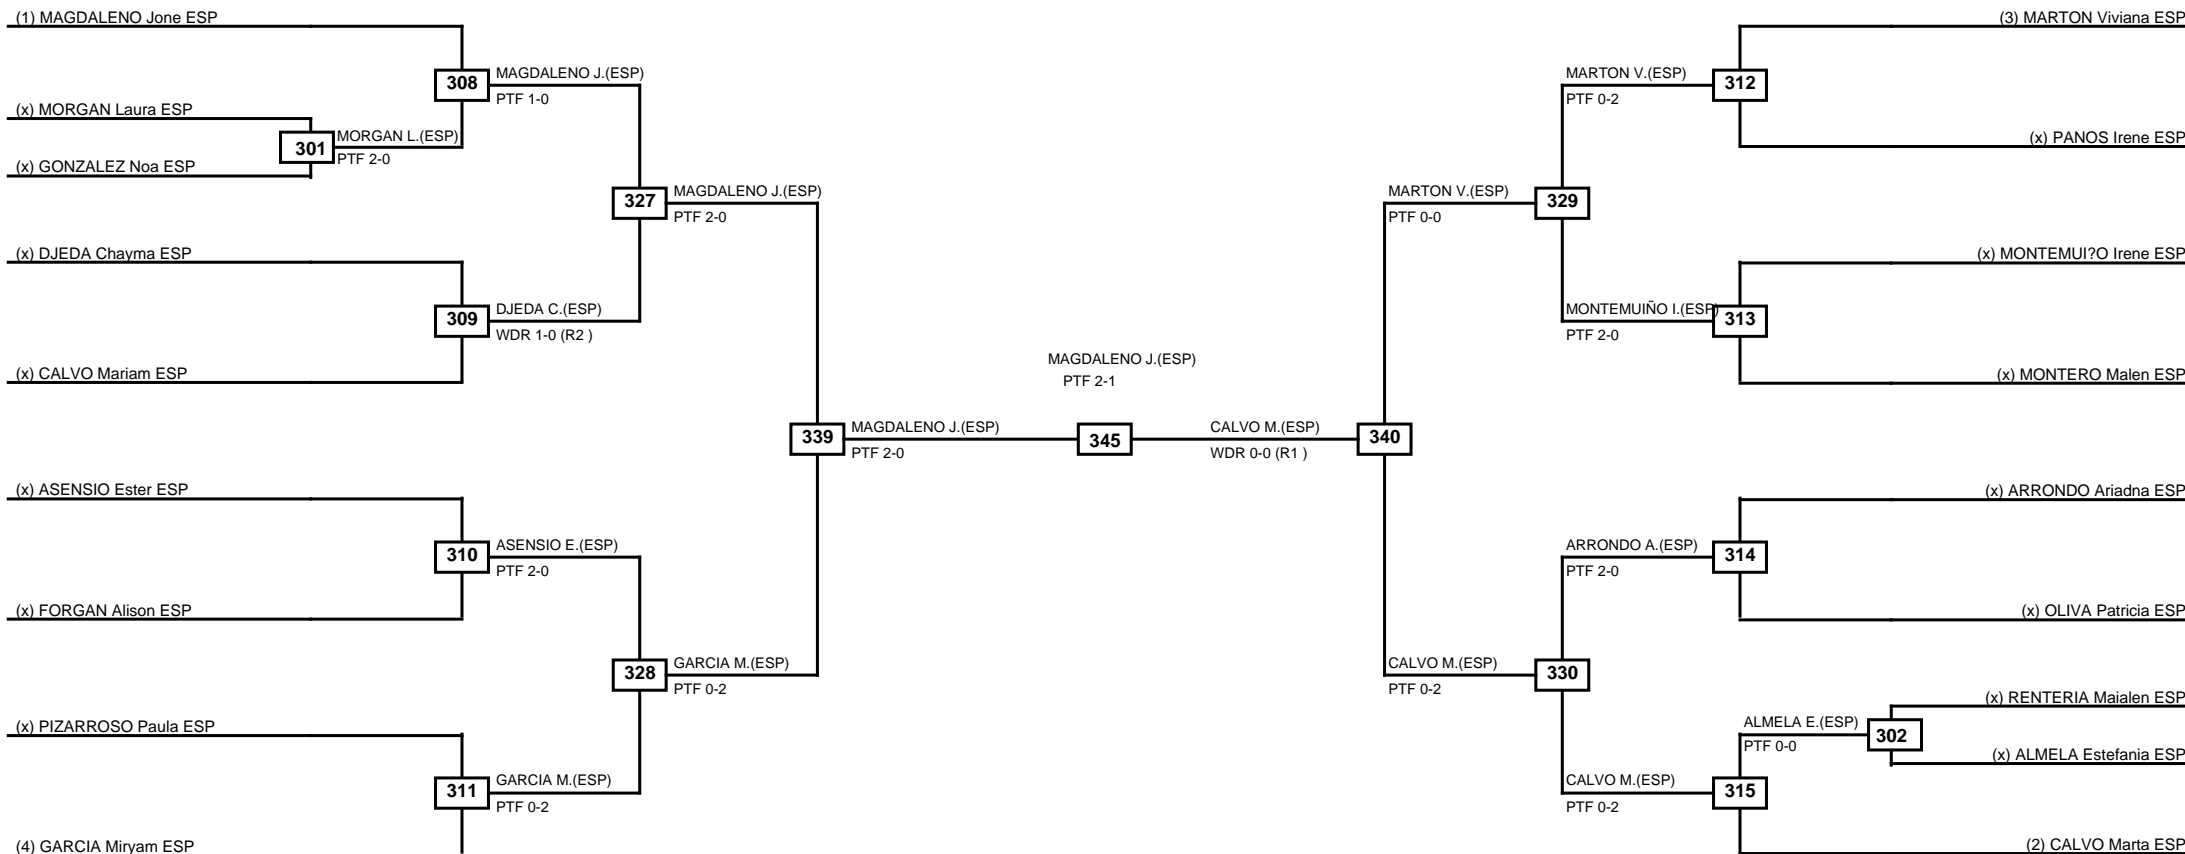

Round of 32   Round of 16   Quarterfinals   Semifinals   Final   Semifinals   Quarterfinals   Round of 16   Round of 32

Classification
1 MAGDALENO ALBIZU Jone ESP
2 CALVO Marta ESP
3 GARCIA Miryam ESP
3 MARTON KISS Viviana ESP

LEGEND RSC: Win by Referee stops contest   PTG: Win by Point gap   SUP: Win by Superiority   DSQ: Win by Disqualification   DQB: Win by Disqualification for Unsportsmanlike behavior   DWR: Win by double Withdrawal   R: Round
(x)Seed   PFT: Win by Final score   GDP: Win by Golden points   WDR: Win by Withdrawal   PUN: Win by Punitive declaration   DDB: Double disqualification for Unsportsmanlike behavior   DDQ: Double Disqualification