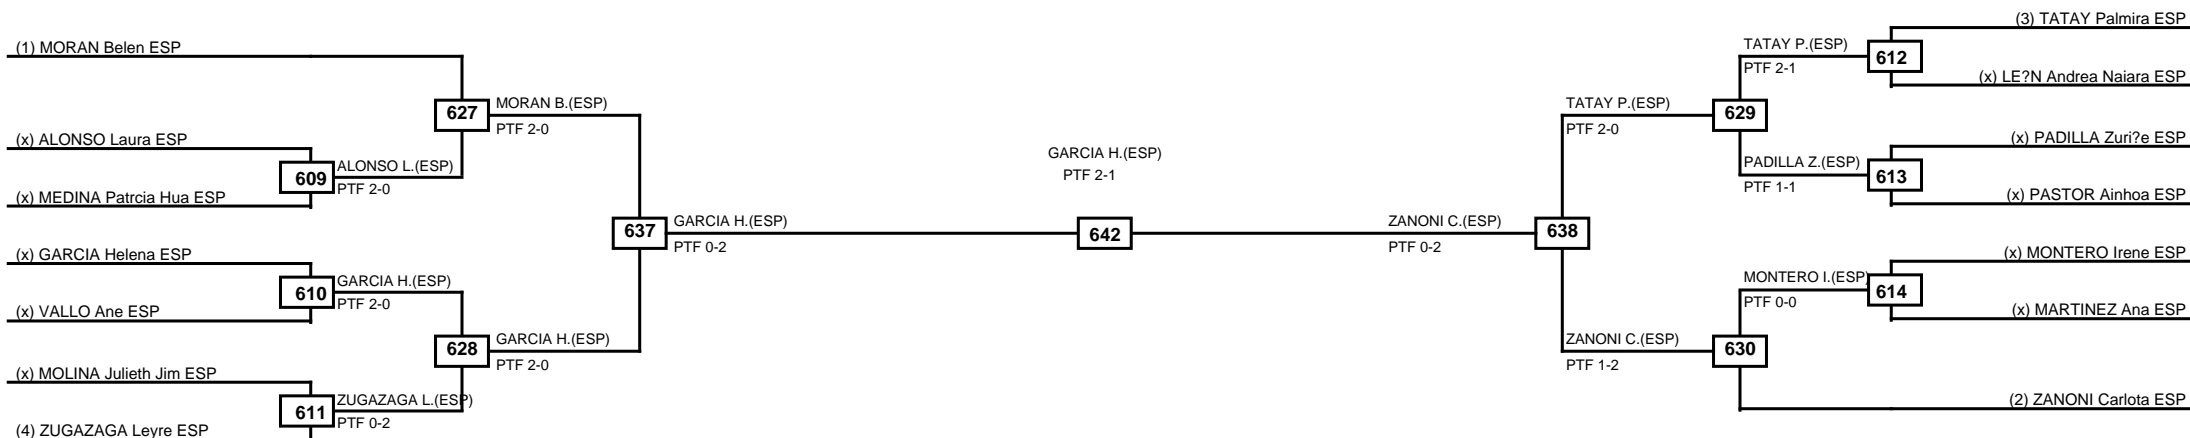

Round of 16 Quarterfinals Semifinals

Final

Semifinals

Quarterfinals

Round of 16

Classification
1 GISBERT Genis ESP
2 PEREZ Andreu ESP
3 MURILLO Daniel ESP
3 HERRERA AGUDO Mois?s ESP

LEGEND RSC: Win by Referee stops contest PTG: Win by Point gap SUP: Win by Superiority DSQ: Win by Disqualification DQB: Win by Disqualification for Unsportsmanlike behavior DWR: Win by double Withdrawal R: Round
 (x)Seed PFT: Win by Final score GDP: Win by Golden points WDR: Win by Withdrawal PUN: Win by Punitive declaration DDB: Double disqualification for Unsportsmanlike behavior DDQ: Double Disqualification

Round of 16 Quarterfinals Semifinals

Final

Semifinals

Quarterfinals Round of 16

Classification
1 GARCIA SUAREZ Helena ESP
2 ZANONI PIAGET Carlota ESP
3 MORAN ROMERO Belen ESP
3 TATAY Palmira ESP

LEGEND RSC: Win by Referee stops contest PTF: Win by Point gap SUP: Win by Superiority DSQ: Win by Disqualification DQB: Win by Disqualification for Unsportsmanlike behavior DWR: Win by double Withdrawal R: Round
(x)Seed PFT: Win by Final score GDP: Win by Golden points WDR: Win by Withdrawal PUN: Win by Punitive declaration DDB: Double disqualification for Unsportsmanlike behavior DDQ: Double Disqualification

Round of 32 Round of 16 Quarterfinals Semifinals Final Semifinals Quarterfinals Round of 16 Round of 32

Classification
1 CASTRO BURGOS Cecilia ESP
2 MORENO REYES Lena ESP
3 CARVALHO MaiaIen ESP
3 SHESTOPALKA Vanessa ESP