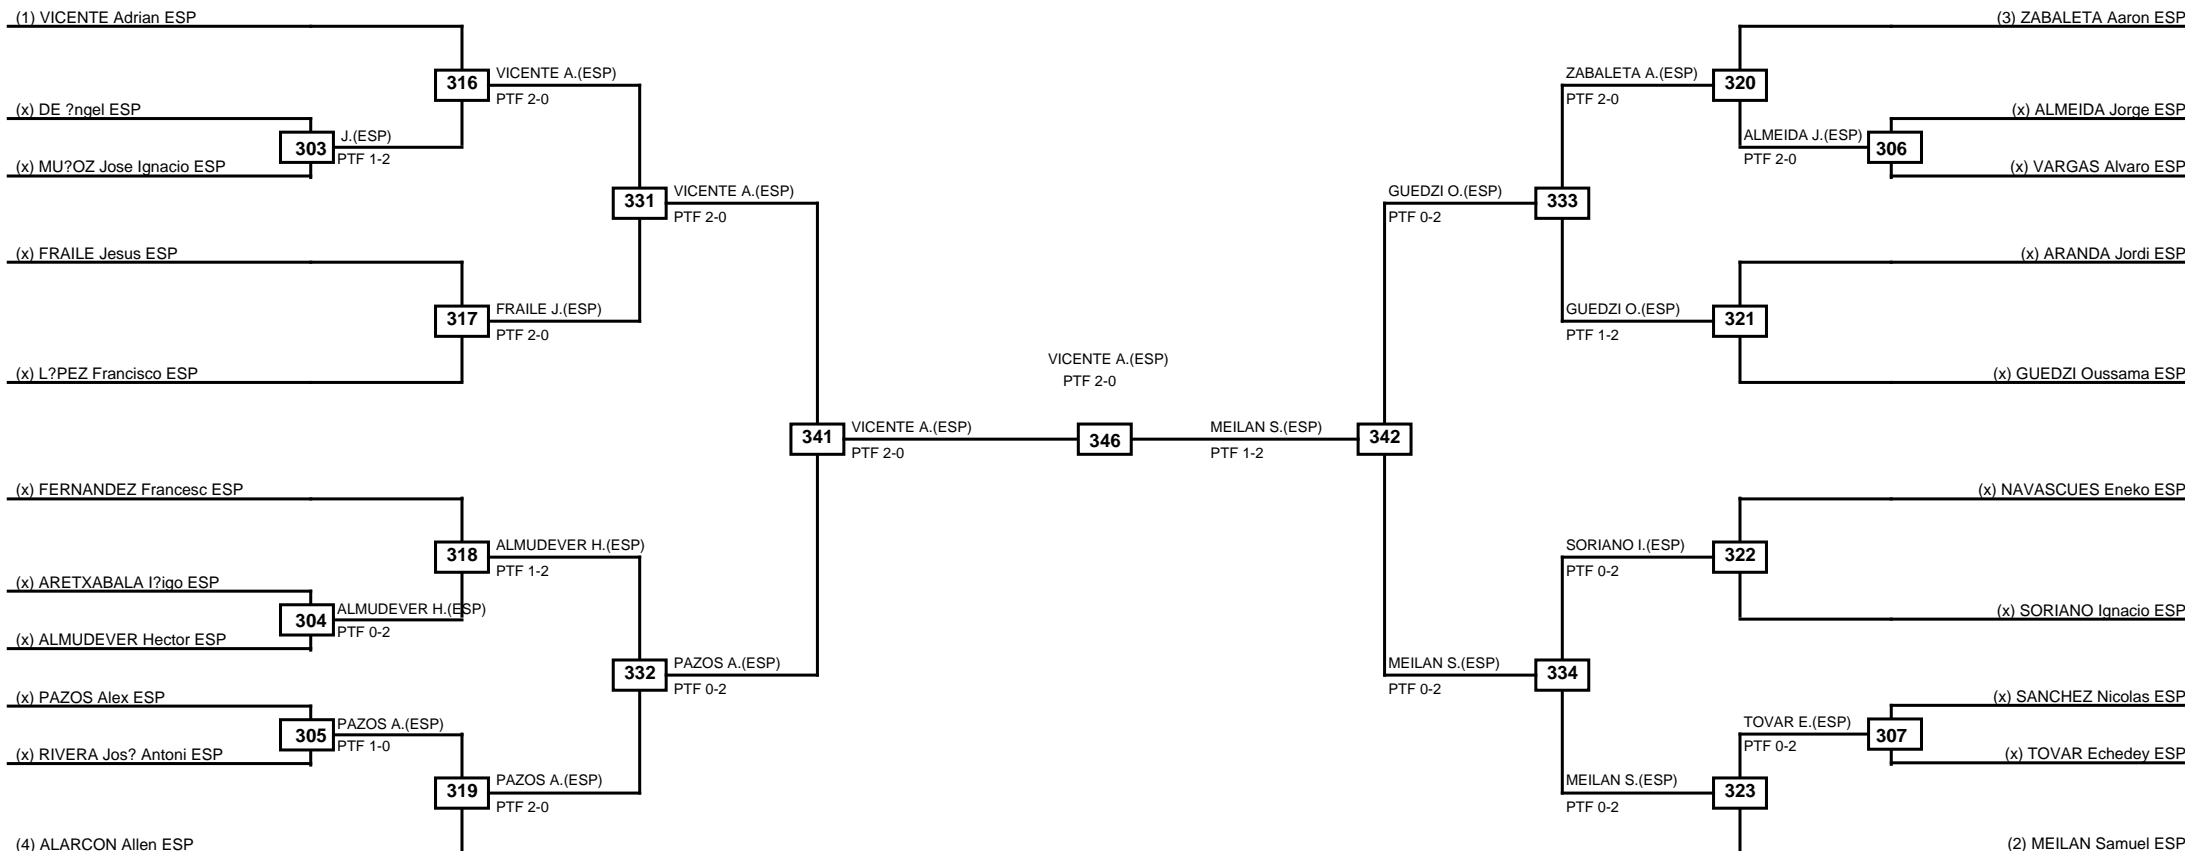

Round of 32   Round of 16   Quarterfinals   Semifinals   Final   Semifinals   Quarterfinals   Round of 16   Round of 32

Classification
1 VICENTE YUNTA Adrian ESP
2 MEILAN IRAGO Samuel ESP
3 PAZOS AMOEDO Alex ESP
3 GUEDZI Oussama ESP

LEGEND RSC: Win by Referee stops contest   PTF: Win by Point gap   SUP: Win by Superiority   DSQ: Win by Disqualification   DQB: Win by Disqualification for Unsportsmanlike behavior   DWR: Win by double Withdrawal   R: Round
(x)Seed   PFT: Win by Final score   GDP: Win by Golden points   WDR: Win by Withdrawal   PUN: Win by Punitive declaration   DDB: Double disqualification for Unsportsmanlike behavior   DDQ: Double Disqualification