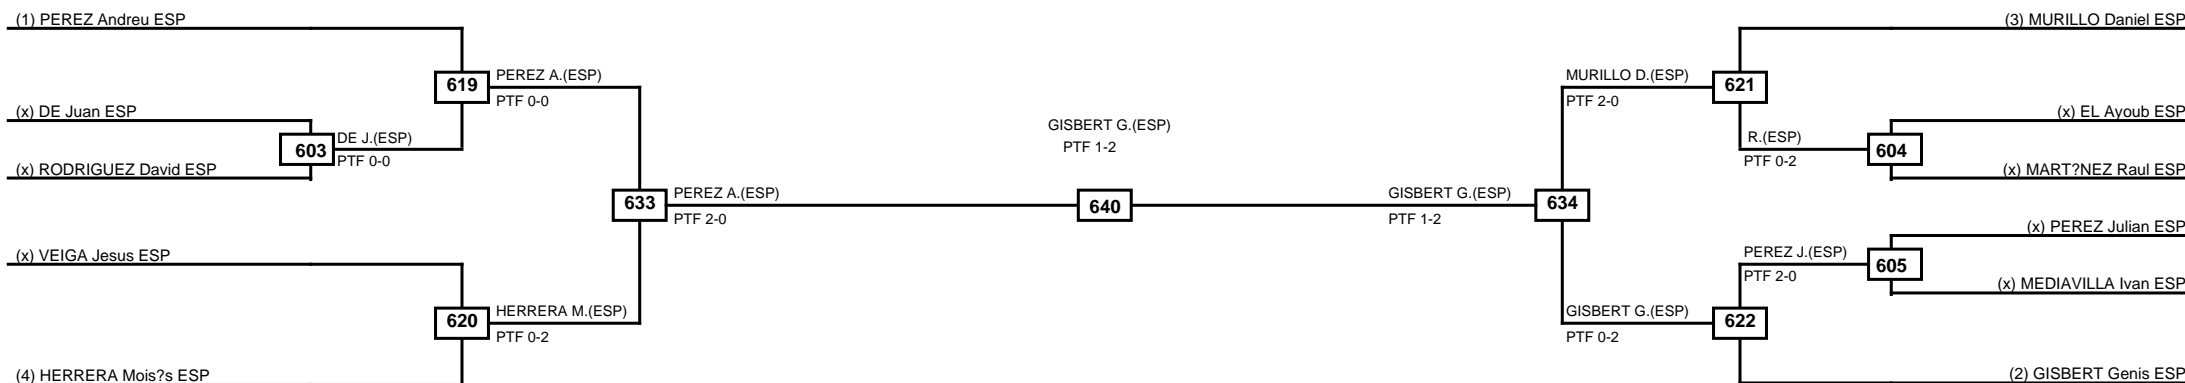

Round of 16 Quarterfinals Semifinals

Final

Semifinals

Quarterfinals

Round of 16

Classification
1 GISBERT Genis ESP
2 PEREZ Andreu ESP
3 MURILLO Daniel ESP
3 HERRERA AGUDO Mois?s ESP

LEGEND RSC: Win by Referee stops contest PTG: Win by Point gap SUP: Win by Superiority DSQ: Win by Disqualification DQB: Win by Disqualification for Unsportsmanlike behavior DWR: Win by double Withdrawal R: Round
(x)Seed PFT: Win by Final score GDP: Win by Golden points WDR: Win by Withdrawal PUN: Win by Punitive declaration DDB: Double disqualification for Unsportsmanlike behavior DDQ: Double Disqualification