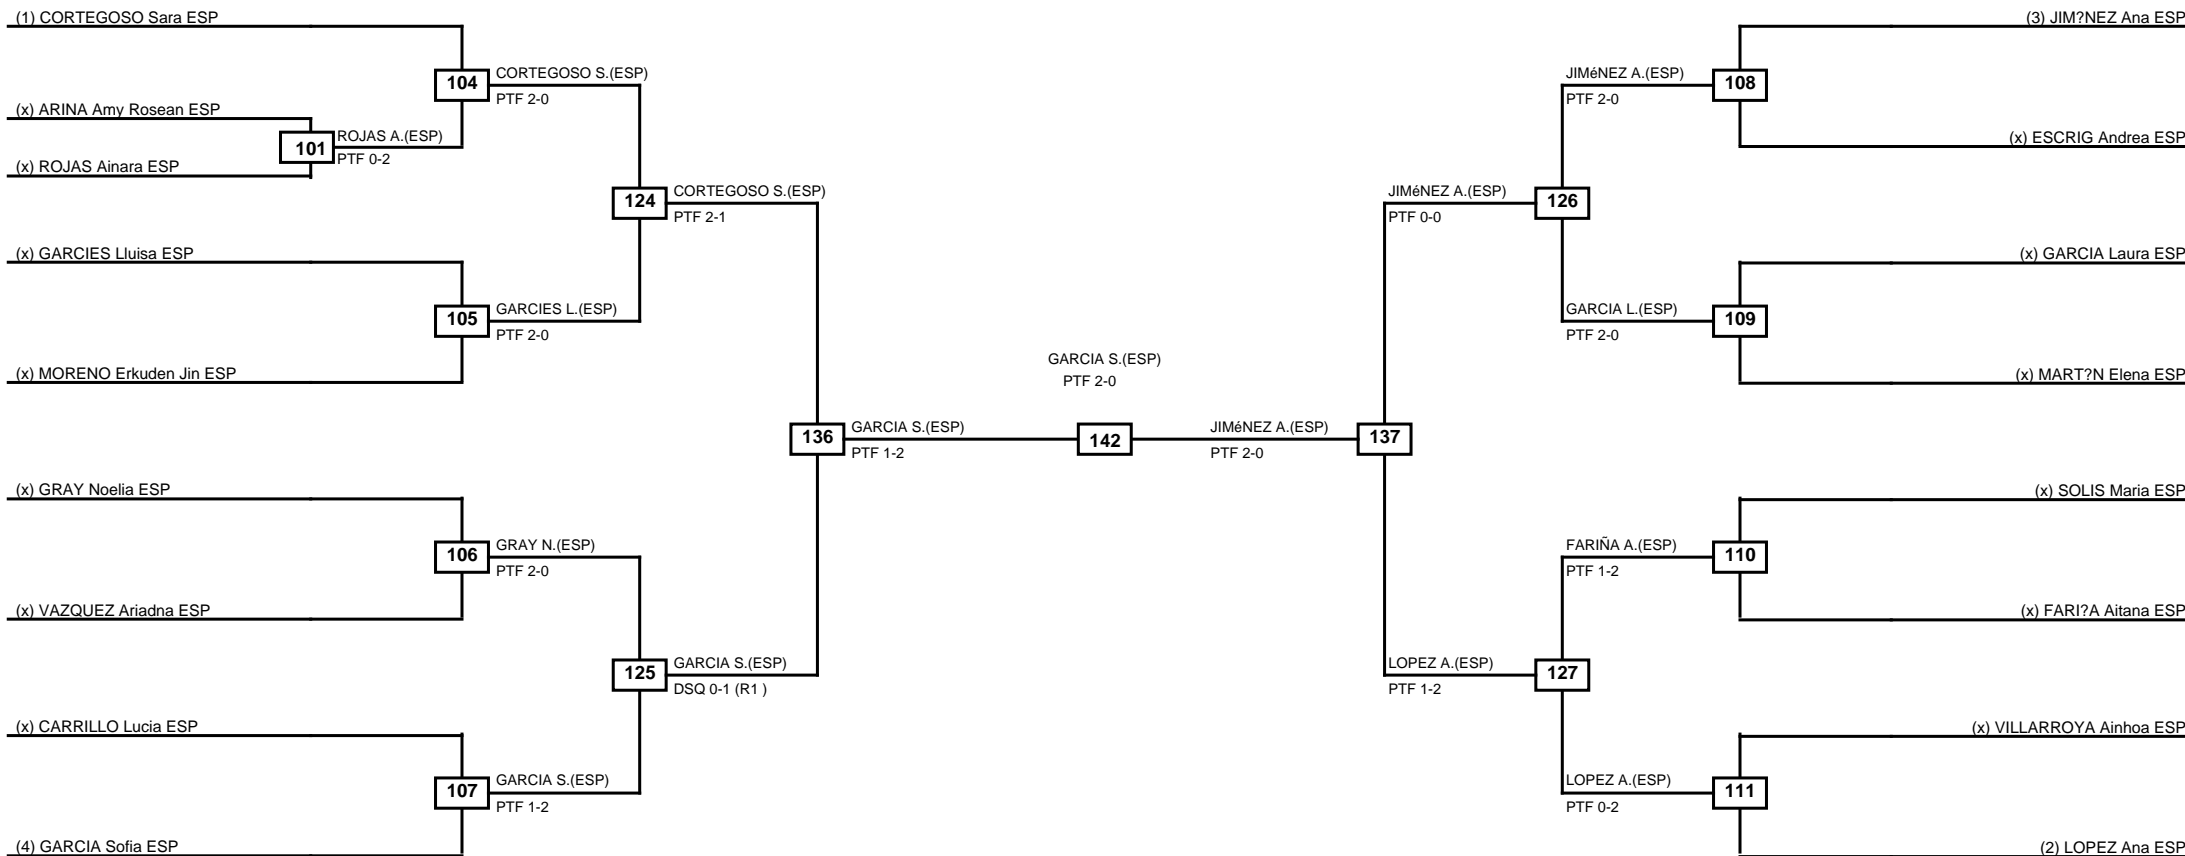

Round of 32   Round of 16   Quarterfinals   Semifinals   Final   Semifinals   Quarterfinals   Round of 16   Round of 32

Classification
1 GARCIA Sofia ESP
2 JIM?NEZ MONTERO Ana ESP
3 CORTEGOSO Sara ESP
3 LOPEZ IZQUIERDO Ana ESP

LEGEND RSC: Win by Referee stops contest   PTF: Win by Point gap   SUP: Win by Superiority   DSQ: Win by Disqualification   DQB: Win by Disqualification for Unsportsmanlike behavior   DWR: Win by double Withdrawal   R: Round
(x)Seed   PFT: Win by Final score   GDP: Win by Golden points   WDR: Win by Withdrawal   PUN: Win by Punitive declaration   DDB: Double disqualification for Unsportsmanlike behavior   DDQ: Double Disqualification