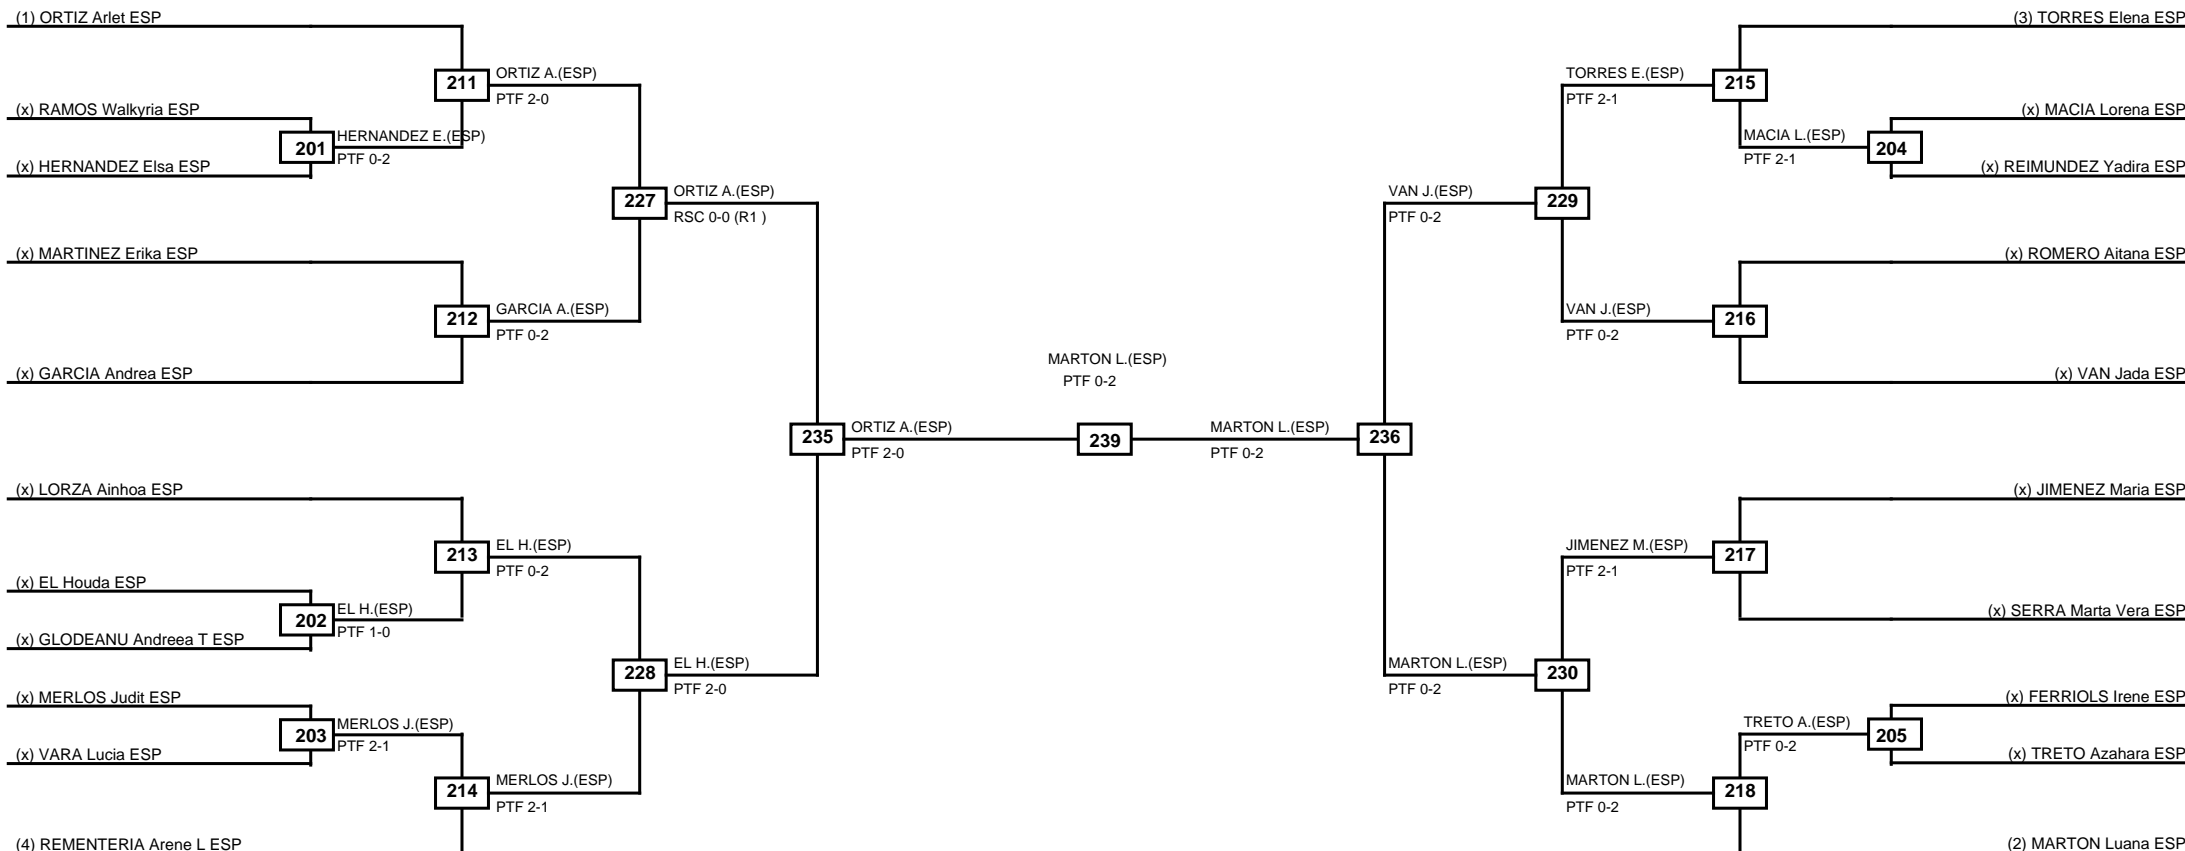

Round of 32   Round of 16   Quarterfinals   Semifinals   Final   Semifinals   Quarterfinals   Round of 16   Round of 32

Classification
1 MARTON KISS Luana ESP
2 ORTIZ BENITO Arlet ESP
3 EL HADDADI Houda ESP
3 VAN Jada ESP

LEGEND RSC: Win by Referee stops contest   PTF: Win by Point gap   SUP: Win by Superiority   DSQ: Win by Disqualification   DQB: Win by Disqualification for Unsportsmanlike behavior   DWR: Win by double Withdrawal   R: Round
(x)Seed   PFT: Win by Final score   GDP: Win by Golden points   WDR: Win by Withdrawal   PUN: Win by Punitive declaration   DDB: Double disqualification for Unsportsmanlike behavior   DDQ: Double Disqualification