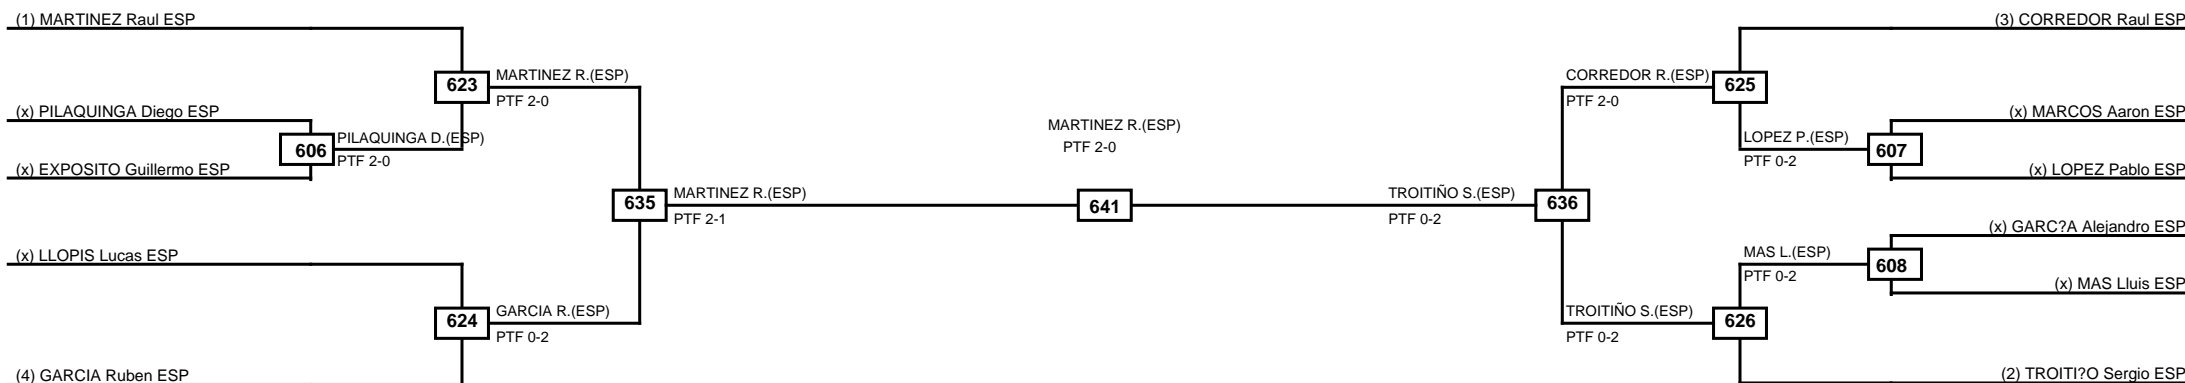

Round of 16 Quarterfinals Semifinals

Final

Semifinals

Quarterfinals

Round of 16

Classification
1 MARTINEZ GARCIA Raul ESP
2 TROITIÑO AMOEDO Sergio ESP
3 CORREDOR Raul ESP
3 GARCIA ORTIZ Ruben ESP

LEGEND RSC: Win by Referee stops contest PTG: Win by Point gap SUP: Win by Superiority DSQ: Win by Disqualification DQB: Win by Disqualification for Unsportsmanlike behavior DWR: Win by double Withdrawal R: Round
 (x)Seed PFT: Win by Final score GDP: Win by Golden points WDR: Win by Withdrawal PUN: Win by Punitive declaration DDB: Double disqualification for Unsportsmanlike behavior DDQ: Double Disqualification

Round of 32 Round of 16 Quarterfinals Semifinals Final Semifinals Quarterfinals Round of 16 Round of 32

Classification
1 MILAN Juan Antonio ESP
2 SERRANO Jesus ESP
3 PAN Adrián ESP
3 FERNANDEZ Ismael ESP